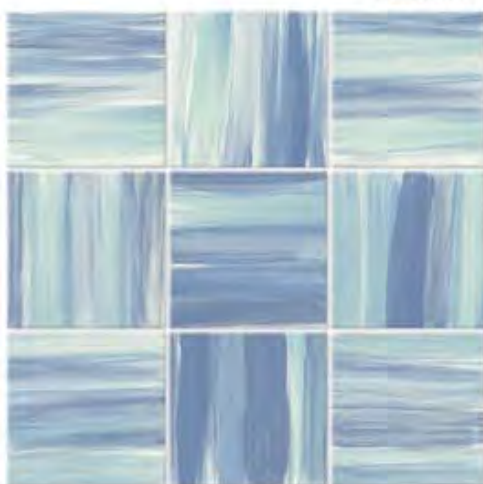

COLOUR
style your tile
italian made to measure tiles

unica
by target studio

style your size
style your colour

60x60cm/24"x24"

4 patterns random mix

20x20cm/8"x8"

9 patterns random mix

available in **Metallic, Champagne, Royal navy, Night blue**

Metallic

Champagne

Royal navy

Night blue

Champagne

Night blue

Metalic

RESISTANCE TO
CHEMICALS
GA GLA GHA
ISO 10545.13
ASTM C650